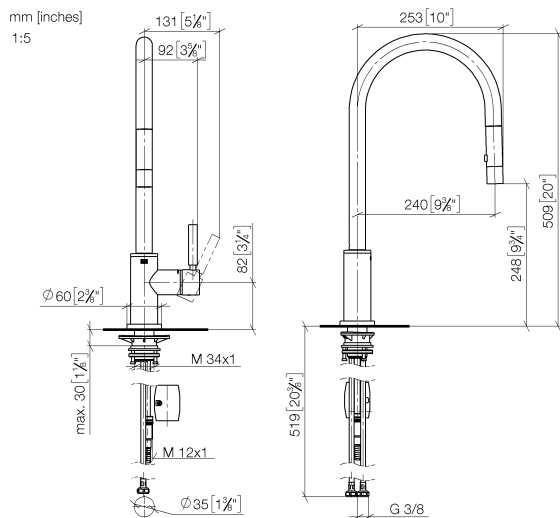

33 870 888

Flow rate chart

Certificates

LGA_38636.

Belgaqua_24-005-
27_3.