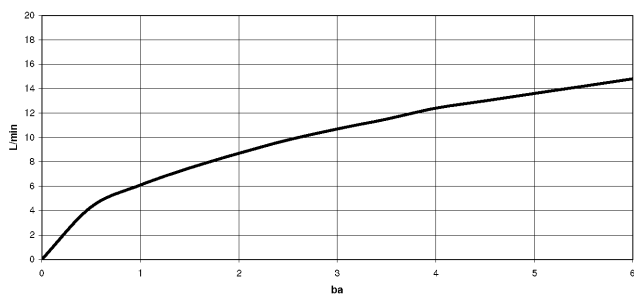

33 870 888

- 240mm projection
- pivotable spout 360°
- Optional swivel limiter available with swivel limiter set 12 823 970 90
- laminar and spray flow
- 1800 mm metal shower hose
- sprayface with anti-scaling system
- max. flow 10.4 l/min at 3 bar flow pressure
- lead-free
- This product can help a building meet the requirements of Green Building Rating Systems, e.g. LEED®, BREEAM®, DGNB

### Flow rate chart